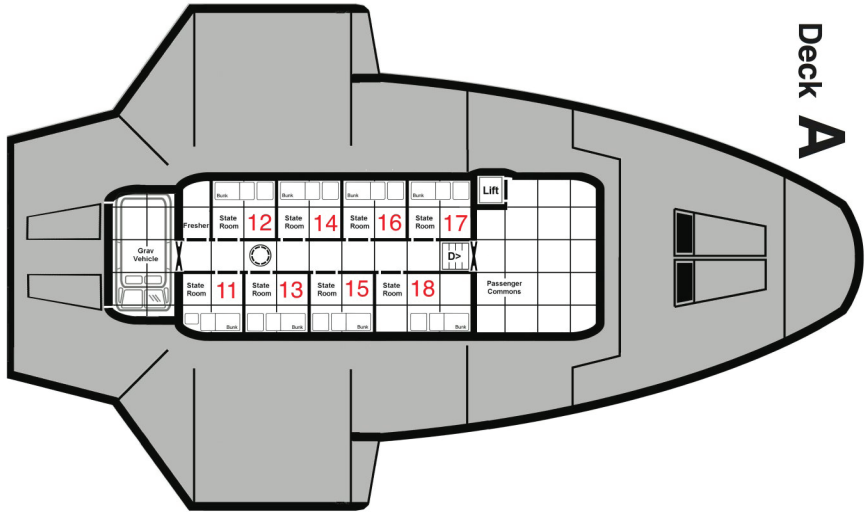

POSITIONS

- Pilot Couch Single
- Crew Position Single
- Passenger Couches
- Console
- Control Panel
- Fresher
- Stateroom Bunk with Personal Stowage
- Medical Bed and Support
- Low and Emergency

HATCHES

- Iris Valve Above + Deck
- Iris Valve Above
- Iris Valve Deck
- Hatch Deck
- Hatch Above
- Hatch Above + Deck
- Inter-Deck Lift

WALLS

- Partition
- Sliding Door
- Transparent Partition

BULKHEADS

- Bulkhead
- Manual Hatch
- Iris Valve
- Access Panel
- Portal
- Cargo Door or Blast Door