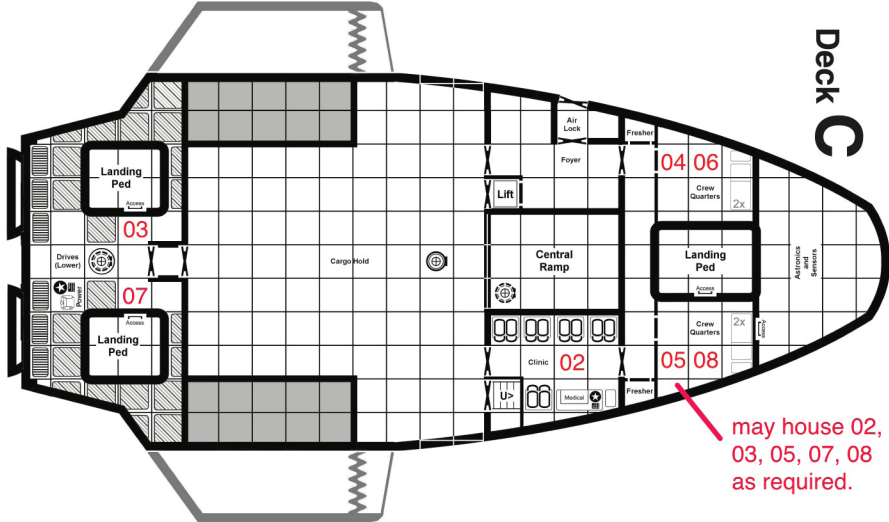

POSITIONS

- Pilot Couch Single
- Crew Position Single
- Passenger Couches
- Console
- Control Panel
- Fresher
- Stateroom Bunk with Personal Stowage
- Medical Bed and Support
- Low and Emergency

HATCHES

- Iris Valve Above + Deck
- Iris Valve Above
- Iris Valve Deck
- Hatch Deck
- Hatch Above
- Hatch Above + Deck
- Inter-Deck Lift

WALLS

- Partition
- Sliding Door
- Transparent Partition

BULKHEADS

- Bulkhead
- Manual Hatch
- Iris Valve
- Access Panel
- Portal
- Cargo Door or Blast Door