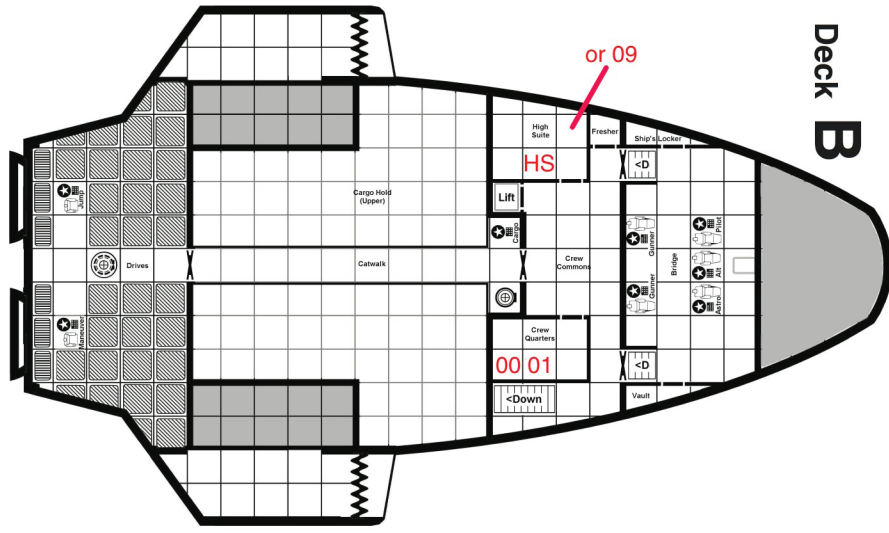

POSITIONS

- Pilot Couch Single
- Crew Position Single
- Passenger Couches
- Console
- Control Panel
- Fresher
- Stateroom Bunk with Personal Stowage
- Medical Bed and Support
- Low and Emergency

HATCHES

- Iris Valve Above + Deck
- Iris Valve Above
- Iris Valve Deck
- Hatch Deck
- Hatch Above
- Hatch Above + Deck
- Inter-Deck Lift

WALLS

- Partition
- Sliding Door
- Transparent Partition

BULKHEADS

- Bulkhead
- Manual Hatch
- Iris Valve
- Access Panel
- Portal
- Cargo Door or Blast Door